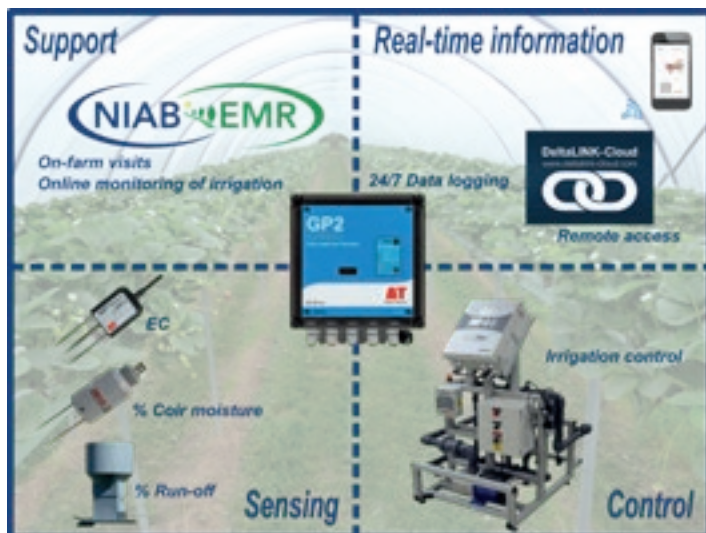

Ollie Bekker (Irrigation Manager)
Clock House Farm, Kent

Simple irrigation monitoring at your finger-tips 24/7

The PIP dashboard provides easy, at-a-glance, real-time visualisation of the irrigation within your crop.

MODULAR FUTUREPROOF SYSTEM

Keep up-to-date with the latest technologies

The science never stops, and the technology evolves. The PIP system is modular by design, meaning that as new technologies are developed, they can be quickly and easily added to an existing system. This allows growers to maximise their 'Grower Benefits' provided by the PIP and stay at the forefront of the industry.

Platform for precision growing

With the introduction and adaptation of other new precision and automated technologies currently being developed by NIAB EMR and its partners, such as Precision Fertigation; improved disease prediction and control; automated control of poly tunnel microclimate and growing conditions, to name just a few; the Precision Irrigation Package can quickly transition into a 'Precision Growing Platform'.

"The system does what you tell it to and once it is set up, it looks after itself 24 hours a day. It provides me with peace of mind that my crop is being well irrigated, meaning we spend less of our time manually monitoring. We are targeting, and expecting, a minimum of 2% reduction in waste, giving us a higher proportion of marketable yields over conventional and traditional substrate irrigation practices."