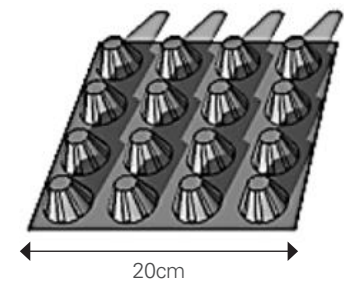

MAPAL RANGE

DRAIN SPACER - The Simple & Effective Barrier Between Root & Ground

APPLICATIONS

- Gro Bags
- Pots

SPECIFICATIONS

- UV Protected Polythene
- 700 Micron material thickness
- 5-year material warranty
- Standard measurements: 100cm x 20cm (to suit std. grow bags)
20cm x 20cm (to suit up to 10cm pots)
- Other widths available to order*: 30cm, 40cm & 60cm

FEATURES & BENEFITS

- UV Resistant.
- Easy to store and reuse.
- Resistant to chemicals, acids and steam sterilisation.
- Creates approx. 3cm air space/gap underneath containers & pots, allowing roots to be air pruned.
- Prevents plastic of bags sticking to Polythene or Mypex mulch in raised protected bed applications.
- Aids in better drainage of bag or pot.
- Prevents root intrusion into soil, creating physical barrier between product containing substrate and soil, aiding in prevention of disease transfer (i.e. Phytophthora, Red Core, Wilt, etc).
- Improved irrigation/fertigation control.
- Improved plant health and fruit quality.
- Can be used in combination with trough/bag type applications for better drainage control, run off collection.