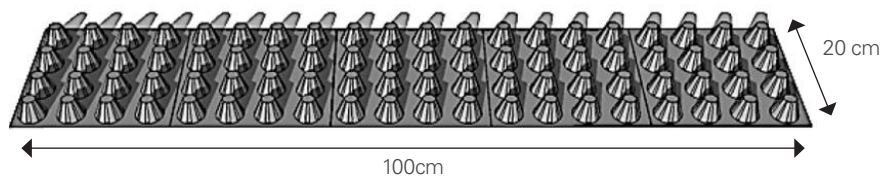

MAPAL RANGE

DRAIN SPACER - The Simple & Effective Barrier Between Root & Ground

APPLICATIONS

- Gro Bags
- Pots

SPECIFICATIONS

- UV Protected Polythene
- 700 Micron material thickness
- 5-year material warranty
- Standard measurements: 100cm x 20cm (to suit std. grow bags)
20cm x 20cm (to suit up to 10cm pots)
- Other widths available to order*: 30cm, 40cm & 60cm

FEATURES & BENEFITS

- UV Resistant.
- Easy to store and reuse.
- Resistant to chemicals, acids and steam sterilisation.
- Creates approx. 3cm air space/gap underneath containers & pots, allowing roots to be air pruned.
- Prevents plastic of bags sticking to Polythene or Mypex mulch in raised protected bed applications.
- Aids in better drainage of bag or pot.
- Prevents root intrusion into soil, creating physical barrier between product containing substrate and soil, aiding in prevention of disease transfer (i.e. Phytophthora, Red Core, Wilt, etc).
- Improved irrigation/fertigation control.
- Improved plant health and fruit quality.
- Can be used in combination with trough/bag type applications for better drainage control, run off collection.